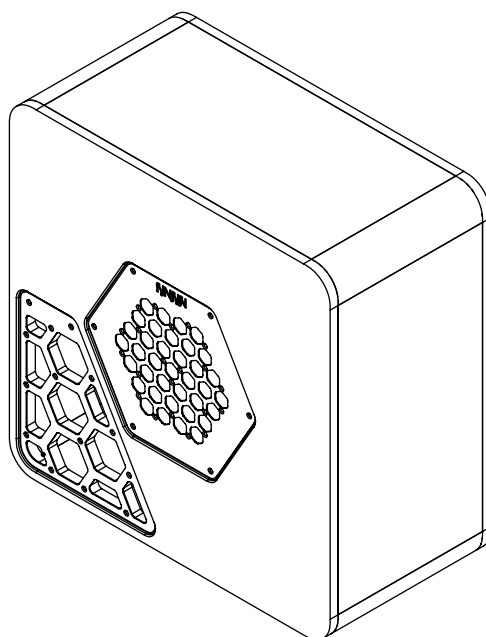

## DEVOR 40

## Physical data

---

Height	600 mm / 23.6"
Width	600 mm / 23.6"
Depth	300 mm / 11.8"
Weight	21.5 kg / 47.4 lbs