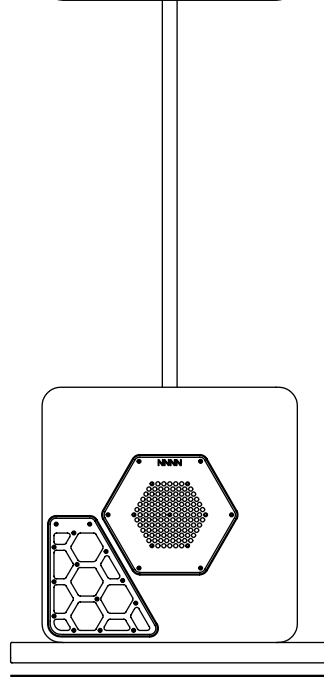

Specifications

Gage 70

System data

Frequency response	70 - 16000 Hz
Max cont. SPL (1m, 2Pi)	120 dB
Nominal Horizontal spread	60°
Nominal vertical spread	40°

Loudspeaker data

Nominal impedance (front/rear)	High frequency 24 ohms
	Low frequency 16 ohms
Power handling capacity (cont./peak)	480 / 960 W
Connections	2 × SpeakON® 4 pole (2+ / 2-)
Components	2 × 5.25"
	3 × 3.5"

Physical data

Height	648 mm / 25.5"
Width	599 mm / 23.6"
Depth	250 mm / 9.8"
Weight	21.5 kg / 47.4 lbs

Measurements

599 mm

323 mm

648 mm

748 mm

2206 mm

761 mm