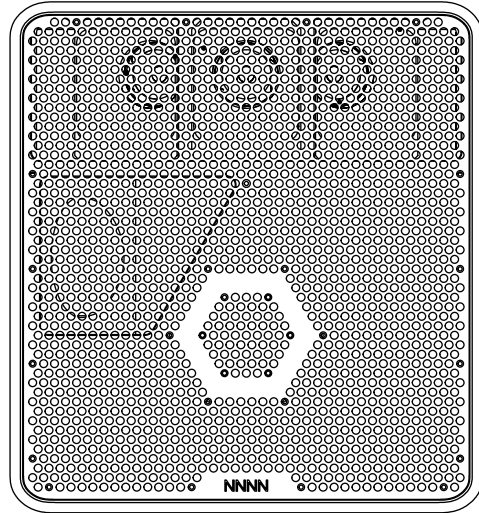

Specifications

Gage 70

System data

Frequency response	70 - 16000 Hz
Max cont. SPL (1m, 2Pi)	120 dB
Nominal Horizontal spread	60°
Nominal vertical spread	40°

Loudspeaker data

Nominal impedance (front/rear)	High frequency 24 ohms
	Low frequency 16 ohms
Power handling capacity (cont./peak)	480 / 960 W
Connections	2 × SpeakON® 4 pole (2+ / 2-)
Components	2 × 5.25"
	3 × 3.5"

Physical data

Height	648 mm / 25.5"
Width	599 mm / 23.6"
Depth	250 mm / 9.8"
Weight	21.5 kg / 47.4 lbs

Measurements

599 mm

323 mm

648 mm

748 mm

2206 mm

761 mm