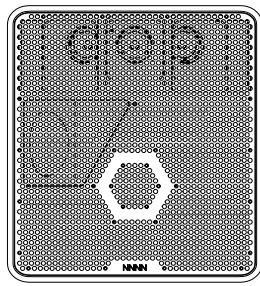

Specifications

Gage 70

System data

Frequency response	70 - 16000 Hz
Max cont. SPL (1m, 2Pi)	120 dB
Nominal Horizontal spread	60°
Nominal vertical spread	40°

Loudspeaker data

Nominal impedance (front/rear)	High frequency 24 ohms
	Low frequency 16 ohms
Power handling capacity (cont./peak)	480 / 960 W
Connections	2 × SpeakON® 4 pole (2+ / 2-)
Components	2 × 5.25"
	3 × 3.5"

Physical data

Height	648 mm / 25.5"
Width	599 mm / 23.6"
Depth	250 mm / 9.8"
Weight	21.5 kg / 47.4 lbs

Measurements

599 mm

323 mm

648 mm

748 mm

2206 mm

761 mm