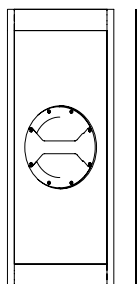

Specifications

Gage 70

System data

Frequency response	70 - 16000 Hz
Max cont. SPL (1m, 2Pi)	120 dB
Nominal Horizontal spread	60°
Nominal vertical spread	40°

Loudspeaker data

Nominal impedance (front/rear)	High frequency 24 ohms
	Low frequency 16 ohms
Power handling capacity (cont./peak)	480 / 960 W
Connections	2 × SpeakON® 4 pole (2+ / 2-)
Components	2 × 5.25"
	3 × 3.5"

Physical data

Height	648 mm / 25.5"
Width	599 mm / 23.6"
Depth	250 mm / 9.8"
Weight	21.5 kg / 47.4 lbs

Measurements

599 mm

323 mm

648 mm

748 mm

2206 mm

761 mm