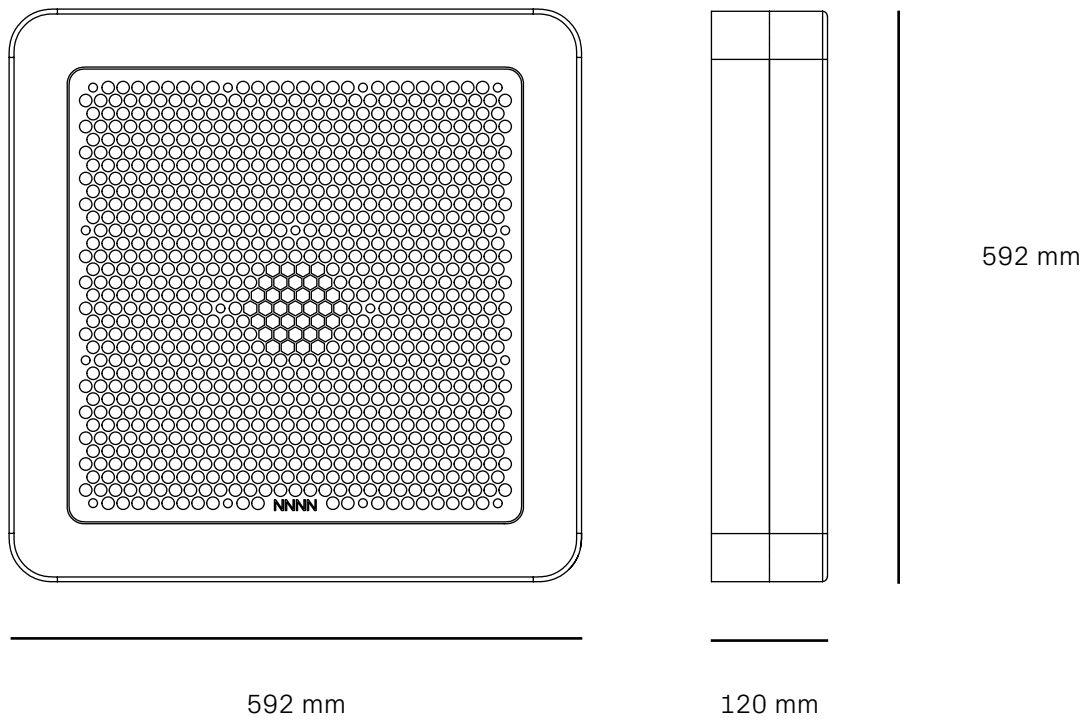

## Loudspeaker data

---

Nominal impedance	HF 8 ohms
	LF 8 ohms
Power handling capacity (cont.)	25 W
Connections	1 × Euroblock
Components	1 × 1"
	1 × 8"

## Physical data

---

Height	592 mm / 23.3"
Width	592 mm / 23.3"
Depth	120 mm / 4.8"
Weight	13.8 kg / 30.4 lbs

## Measurements

---