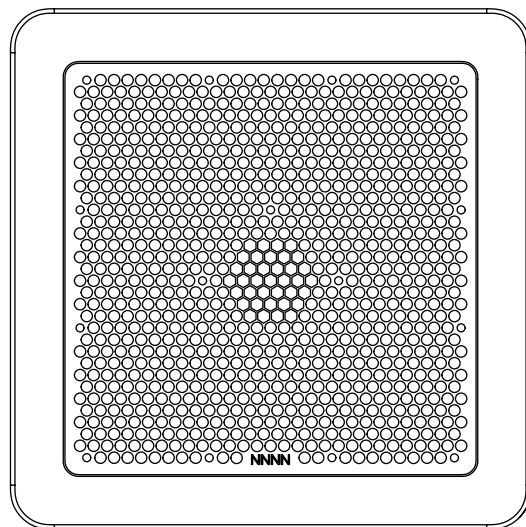

Specifications Comium 30

System data

Frequency response	30Hz - 22kHz
Max cont. SPL (1m, 2Pi)	114dB
Nominal dispersion	90° radial

Loudspeaker data

Nominal impedance	HF 8 ohms
	LF 8 ohms
Power handling capacity (cont.)	25 W
Connections	1 × Euroblock
Components	1 × 1"
	1 × 8"