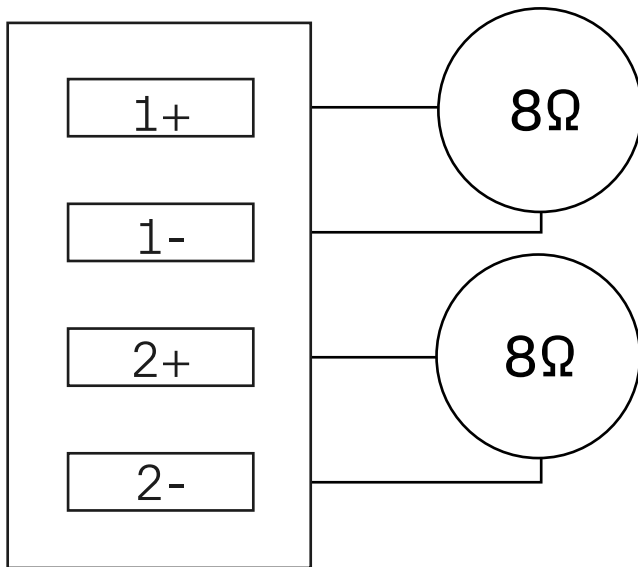

Electroacoustics

The Comium 30 is a surface-mounted point source, best suited for installation. In the rear panel there are spring loaded quick connect terminals which make for quick and versatile setups and installation. While one of the connectors is used to power the cabinet, the second can be used to interconnect cabinets.

Operation

The Comium 30 is a 2-way cabinet that can be driven by any Powersoft amplifier with a NNNN preset or amplifiers with at least two output channels of an appropriate capacity and the NNNN preset loaded into its DSP/external DSP, any of these solutions must be wired into a SpeakON 8 pole connection. Updated Powersoft amplifiers include presets for the Comium 30 in several different setups, which can be accessed through the native menu Speaker preset > NNNN > Turage > Comium 30. A detailed description of the operation of Powersoft amplifiers can be found in the Powersoft Quick Guides.