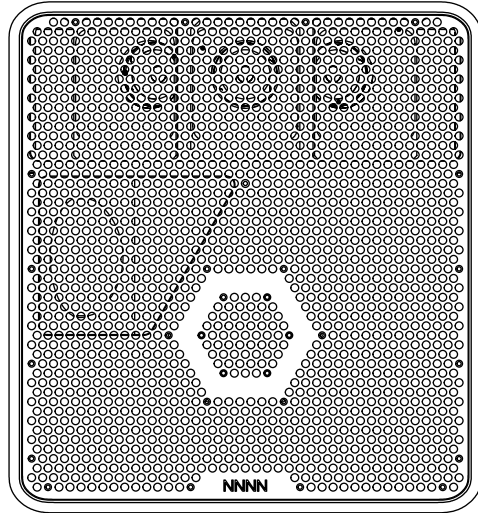

Specifications

Gage 70

System data

Frequency response	70 - 16000 Hz
Max cont. SPL (1m, 2Pi)	120 dB
Nominal Horizontal spread	60°
Nominal vertical spread	40°

Loudspeaker data

Nominal impedance (front/rear)	High frequency 24 ohms
	Low frequency 16 ohms
Power handling capacity (cont./peak)	480 / 960 W
Connections	2 × SpeakON® 4 pole (2+ / 2-)
Components	2 × 5.25"
	3 × 3.5"

Physical data

Height	648 mm / 25.5"
Width	599 mm / 23.6"
Depth	250 mm / 9.8"
Weight	21.5 kg / 47.4 lbs

Measurements

599 mm

323 mm

648 mm

748 mm

2206 mm

761 mm