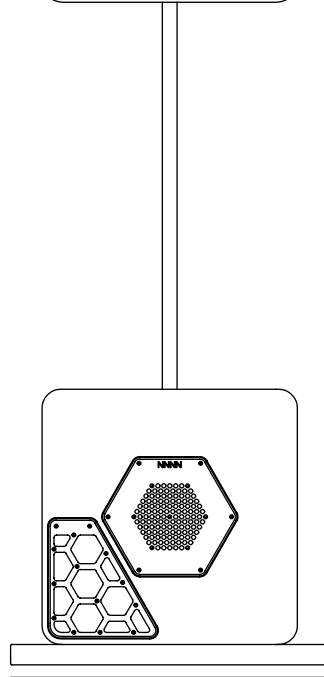

Specifications

Gage 70

System data

Frequency response	70 - 16000 Hz
Max cont. SPL (1m, 2Pi)	120 dB
Nominal Horizontal spread	60°
Nominal vertical spread	40°

Loudspeaker data

Nominal impedance (front/rear)	High frequency 24 ohms
	Low frequency 16 ohms
Power handling capacity (cont./peak)	480 / 960 W
Connections	2 × SpeakON® 4 pole (2+ / 2-)
Components	2 × 5.25"
	3 × 3.5"

Physical data

Height	648 mm / 25.5"
Width	599 mm / 23.6"
Depth	250 mm / 9.8"
Weight	21.5 kg / 47.4 lbs

Measurements

599 mm

323 mm

648 mm

748 mm

2206 mm

761 mm