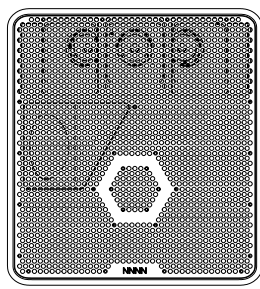

Specifications

Gage 70

System data

Frequency response	70 - 16000 Hz
Max cont. SPL (1m, 2Pi)	120 dB
Nominal Horizontal spread	60°
Nominal vertical spread	40°

Loudspeaker data

Nominal impedance (front/rear)	High frequency 24 ohms
	Low frequency 16 ohms
Power handling capacity (cont./peak)	480 / 960 W
Connections	2 × SpeakON® 4 pole (2+ / 2-)
Components	2 × 5.25"
	3 × 3.5"

Physical data

Height	648 mm / 25.5"
Width	599 mm / 23.6"
Depth	250 mm / 9.8"
Weight	21.5 kg / 47.4 lbs

Measurements

599 mm

323 mm

648 mm

748 mm

2206 mm

761 mm