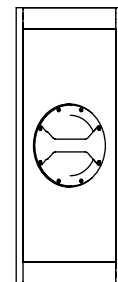

Specifications

Gage 70

System data

Frequency response	70 - 16000 Hz
Max cont. SPL (1m, 2Pi)	120 dB
Nominal Horizontal spread	60°
Nominal vertical spread	40°

Loudspeaker data

Nominal impedance (front/rear)	High frequency 24 ohms
	Low frequency 16 ohms
Power handling capacity (cont./peak)	480 / 960 W
Connections	2 × SpeakON® 4 pole (2+ / 2-)
Components	2 × 5.25"
	3 × 3.5"

Physical data

Height	648 mm / 25.5"
Width	599 mm / 23.6"
Depth	250 mm / 9.8"
Weight	21.5 kg / 47.4 lbs

Measurements

599 mm

323 mm

648 mm

748 mm

2206 mm

761 mm