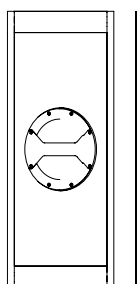

Specifications

Gage 70

System data

Frequency response	70 - 16000 Hz
Max cont. SPL (1m, 2Pi)	120 dB
Nominal Horizontal spread	60°
Nominal vertical spread	40°

Loudspeaker data

Nominal impedance (front/rear)	High frequency 24 ohms
	Low frequency 16 ohms
Power handling capacity (cont./peak)	480 / 960 W
Connections	2 × SpeakON® 4 pole (2+ / 2-)
Components	2 × 5.25"
	3 × 3.5"

Physical data

Height	648 mm / 25.5"
Width	599 mm / 23.6"
Depth	250 mm / 9.8"
Weight	21.5 kg / 47.4 lbs

Measurements

599 mm

323 mm

648 mm

748 mm

2206 mm

761 mm